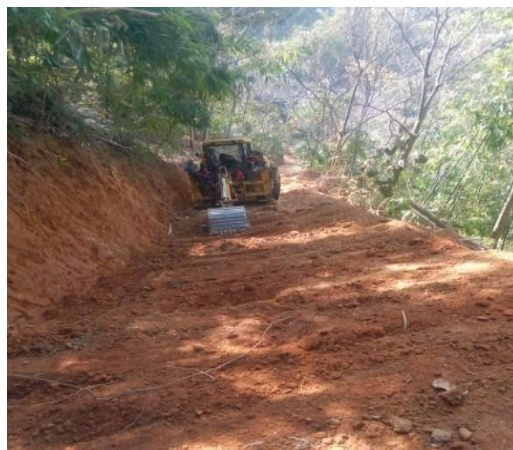

## MINPUI AGRICULTURE LINK ROAD, SESAWNG

Name of Project	:	Link road at Minpui
Length	:	2.50 Kms.
Cost of the Project	:	Rs. 12.50 Lakhs
Year of funding	:	RKVY 2013 – 2014

### **Brief note of the Project:**

Minpui cluster of Sesawng is an area with high Agriculture potential with more than 25 hand working farmers. Farmers of this area face many problems in transportation. The only means of transportation was only head load, in such situation most farmers of this cluster could not utilized their land properly.

Acknowledging the needs of the farmers, link road of 2.50 kms was constructed to connect Minpui cluster from Sesawng village under RKVY scheme in the year 2015-16. Their problems being tackled, the farmers could take up large scale cultivation and easily transport their produce to the village.